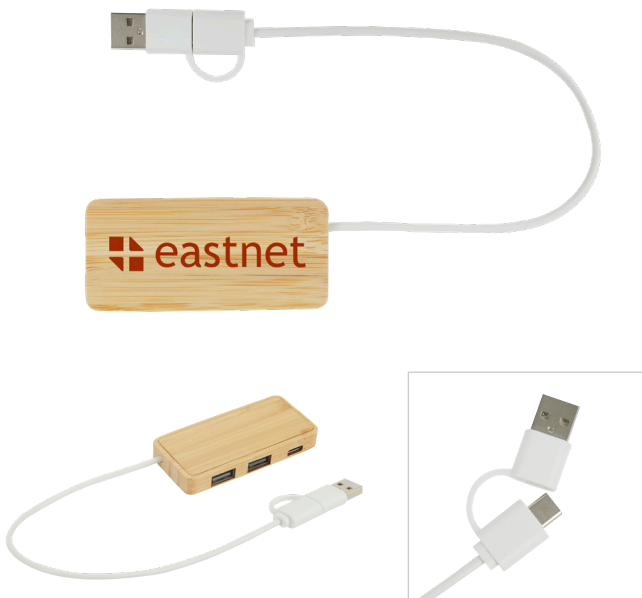

# DOUGLAS

Bamboo Dual USB Hub

Combining the beauty of nature with modern technology.

## GC1210 - Douglas Bamboo Dual USB Hub

As low as: **\$8.99**<sub>(c)</sub> 

- Compact 3-Port USB Hub
- Body Made of Natural Bamboo
- Type A and Type C Connectors
- 1 Type C Port & 2 Type A Female Ports
- Charging & Data Transfer