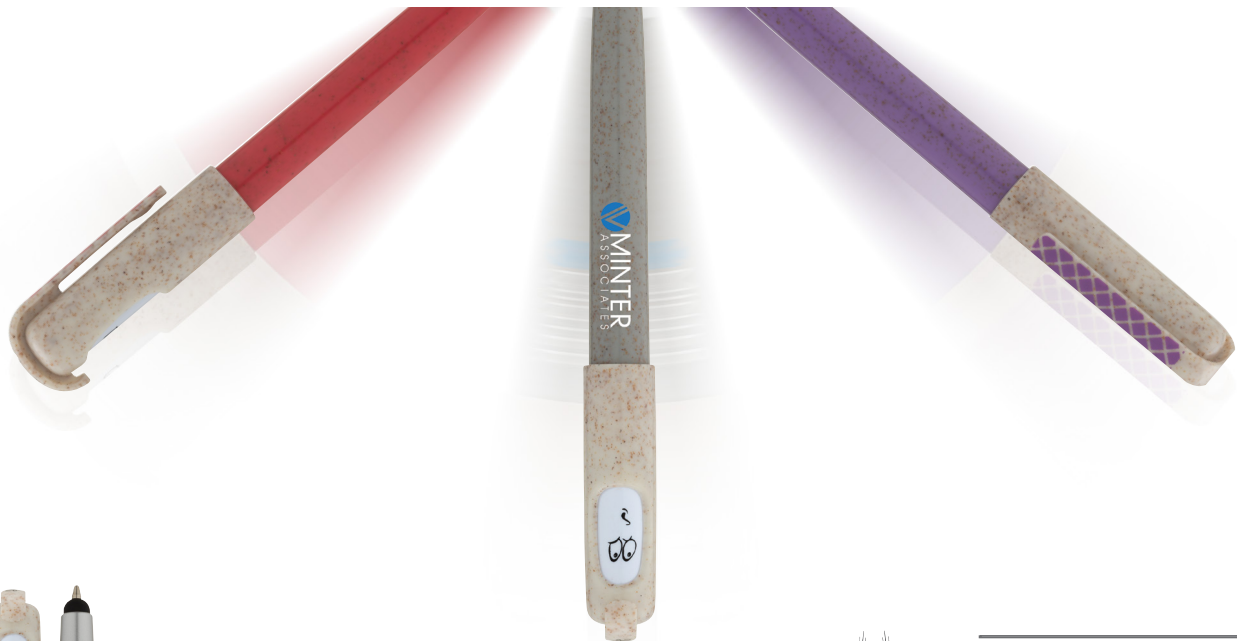

# What's Your Emoji?

Made from a 50/50 blend of wheat straw

**BV6220 Charlie**

AS LOW AS

---

**Wheat Straw:**  
Stalk left over after  
the harvest of wheat

---

Prices are subject to change. Please check current pricing before ordering.