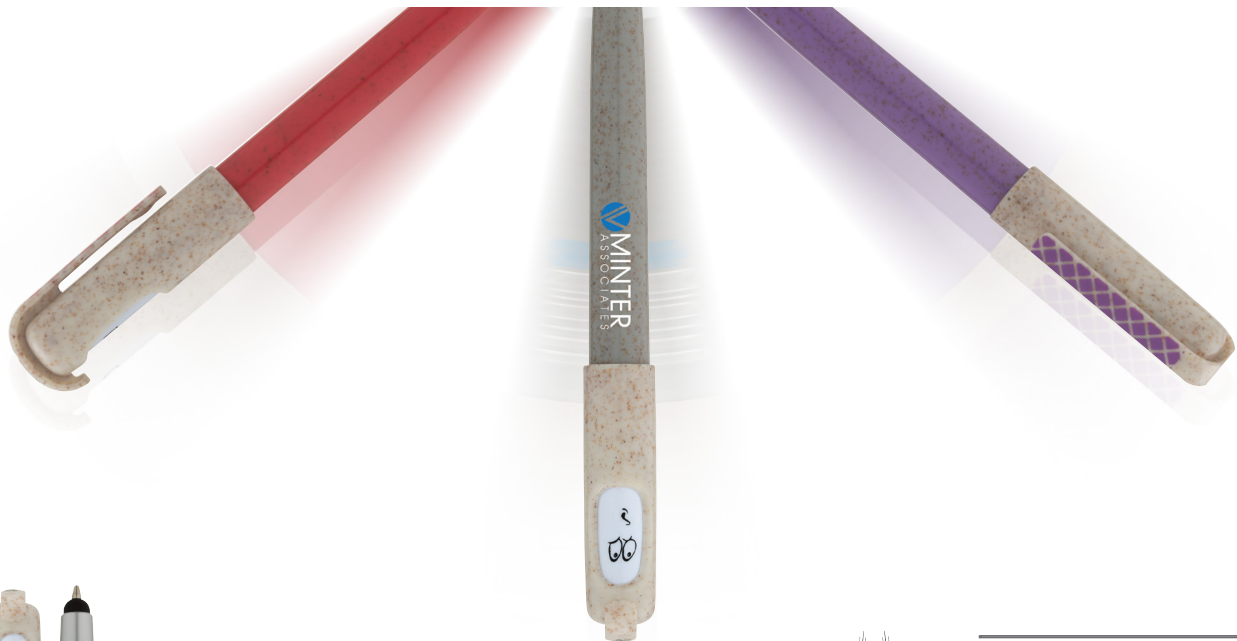

# What's Your Emoji?

Made from a 50/50 blend of wheat straw

**BV6220 Charlie**  
as low as \$0.99<sup>(c)</sup>

**Wheat Straw:**  
Stalk left over after  
the harvest of wheat

@logomark

**Logomark**  
Different by design