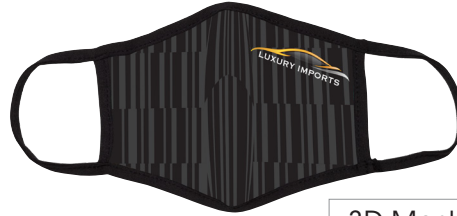

FULL COLOR IMPRINT FACE MASKS

3D Mask

VL2870
**2-LAYER ICE
SILK FACE MASK**

- 2-Ply Ice Silk Face Mask
- Soft, Stretchy and Breathable Material
- Stretchy Earloops
- 7³/₄" x 5"
- Full Color Sublimation
- Machine Washable
- EQP Does Not Apply to DisplaySplash Items
- Mask Extender Included
- MOQ 100 Units

100	250	(c)
\$4.95	\$4.75	

VL2871
**3D 2-LAYER ICE
SILK FACE MASK**

- 3D 2-Ply Ice Silk Face Mask
- Soft, Stretchy and Breathable Material
- Stretchy Earloops
- 8¹/₄" x 5"
- Full Color Sublimation
- Machine Washable
- EQP Does Not Apply to DisplaySplash Items
- Mask Extender Included
- MOQ 100 Units

100	250	(c)
\$5.25	\$4.95	

VL2872
**ADJUSTABLE ICE
SILK MASK**

- Adjustable Face Mask
- Soft, Stretchy and Breathable Material
- Adjustable Earloops
- 7³/₄" x 7"
- Elastic Top and Bottom
- Full Color Sublimation
- Machine Washable
- EQP Does Not Apply to DisplaySplash Items
- MOQ 100 Units