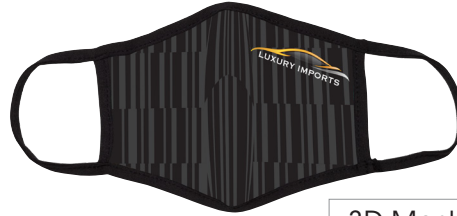

# FULL COLOR IMPRINT FACE MASKS

3D Mask

VL2870  
**2-LAYER ICE  
SILK FACE MASK**

- 2-Ply Ice Silk Face Mask
- Soft, Stretchy and Breathable Material
- Stretchy Earloops
- 7¾" x 5"
- Full Color Sublimation
- Machine Washable
- EQP Does Not Apply to DisplaySplash Items
- Mask Extender Included
- MOQ 100 Units

100	250	(c)
\$4.95	\$4.75	

VL2871  
**3D 2-LAYER ICE  
SILK FACE MASK**

- 3D 2-Ply Ice Silk Face Mask
- Soft, Stretchy and Breathable Material
- Stretchy Earloops
- 8¼" x 5"
- Full Color Sublimation
- Machine Washable
- EQP Does Not Apply to DisplaySplash Items
- Mask Extender Included
- MOQ 100 Units

100	250	(c)
\$5.25	\$4.95	

VL2872  
**ADJUSTABLE ICE  
SILK MASK**

- Adjustable Face Mask
- Soft, Stretchy and Breathable Material
- Adjustable Earloops
- 7¾" x 7"
- Elastic Top and Bottom
- Full Color Sublimation
- Machine Washable
- EQP Does Not Apply to DisplaySplash Items
- MOQ 100 Units