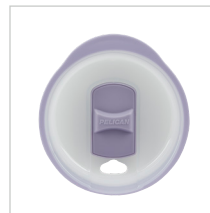

Pelican
Porter™
PL1008

25 Limited Edition Colors & A Leak-Resistant Screw-Top Tritan™ Lid

PELICAN TRAVELER™ 22 oz. Double Wall Stainless Steel Travel Tumbler

Hot for 7 hours

Cold for 24 hours

18/8 Double Wall Stainless Steel, Vacuum Insulated & Copper Lining

PL1007
As low as **\$38.00(c)**

PELICAN CASCADE™ 22 oz. Recycled Double Wall Stainless Steel Tumbler

Hot for 7 hours

Cold for 15 hours

18/8 Recycled Double Wall Stainless Steel

PL1010
As low as **\$40.00(c)**

PELICAN RIDGE™ PL1009 18 oz. Recycled Double Wall Stainless Steel Mug

Hot for 6 hours

Cold for 12 hours

18/8 Recycled Double Wall Stainless Steel

PL1009
As low as **\$40.00(c)**

Hot/Cold Insulation

BPA Free