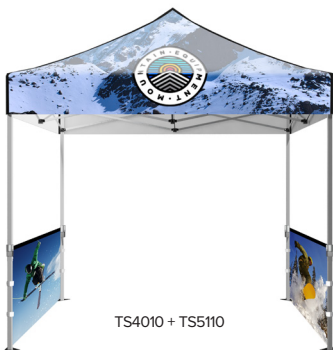

Introducing Our New Line of Full Color Imprint Tents, Flags & Table Covers from **DISPLAYSPLASH™**

Quick Turn Around - Ships within 5 - 10 Business Days

Tents

TS4010 + TS5110

Available with single-sided & double-sided walls in both the side & rear portions of the tent.

Table Covers

TS2006

Available in Throw, Fitted & Stretch in 4', 6', & 8' table sizes.

Flags

TS3115

Available in Concave, Convex, Angled, Straight & Teardrop designs. 9ft, 13ft, & 15ft sizes to choose from.