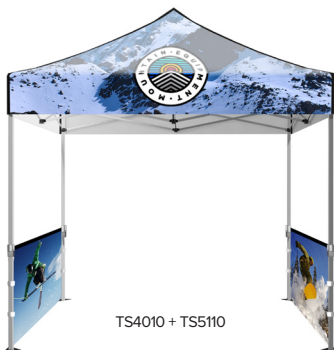

Introducing Our New Line of Full Color Imprint Tents, Flags & Table Covers from **DISPLAYSPLASH™**

Quick Turn Around - Ships within 5 - 10 Business Days

Tents

TS4010 + TS5110

Available with single-sided & double-sided walls in both the side & rear portions of the tent.

Table Covers

TS2006

Available in Throw, Fitted & Stretch in 4', 6', & 8' table sizes.

Flags

TS3115

Available in Concave, Convex, Angled, Straight & Teardrop designs. 9ft, 13ft, & 15ft sizes to choose from.