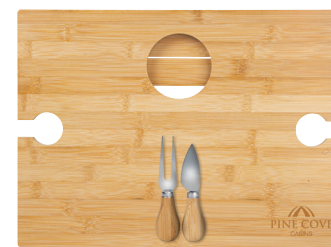

*Good Times,
Good Friends*

EH4360 MASIA
6-PIECE CHEESE SET
As low as: \$29.99 c

EH4358 NORMANDY
CHEESE/WINE CHARCUTERIE
SET
As low as: \$48.99 c

Holiday Cheer

*Eat
Drink &
Be Merry*

EH3800 EVERETT
BAMBOO WINE & CHEESE TABLE
As low as: \$32.99 c