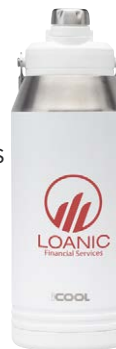

ECOVESSEL®

NEW

CV1010 PORT
10 OZ. INSULATED STAINLESS
STEEL WINE TUMBLER AND
WHISKEY TUMBLER

1%
FOR THE
PLANET

CV1021 THE METRO
16 OZ. VACUUM INSULATED
STAINLESS STEEL TUMBLER

CV2010 BOULDER
20 OZ. INSULATED WATER
BOTTLE W/ STRAINER

1%
FOR THE
PLANET

KW1517 BRIXTON
17 OZ. DOUBLE WALL, STAINLESS
STEEL WATER BOTTLE

iCOOL

KW2520 DURANGO
24 OZ. DOUBLE WALL, STAINLESS
STEEL WATER BOTTLE

KW3507 LAKEWOOD
40 OZ. DOUBLE WALL, STAINLESS
STEEL BOTTLE

(AVAILABLE LATE DECEMBER)

GR4434 DENVER
24-CAN COOLER BAG

GR4704 RIVIERA
ROLLING COOLER BAG

GR4803 ADVENTURE
HIGH-PERFORMANCE
COOLER BAG

KW2521 LAKEWOOD
24 OZ. DOUBLE WALL,
STAINLESS STEEL BOTTLE

(AVAILABLE LATE DECEMBER)