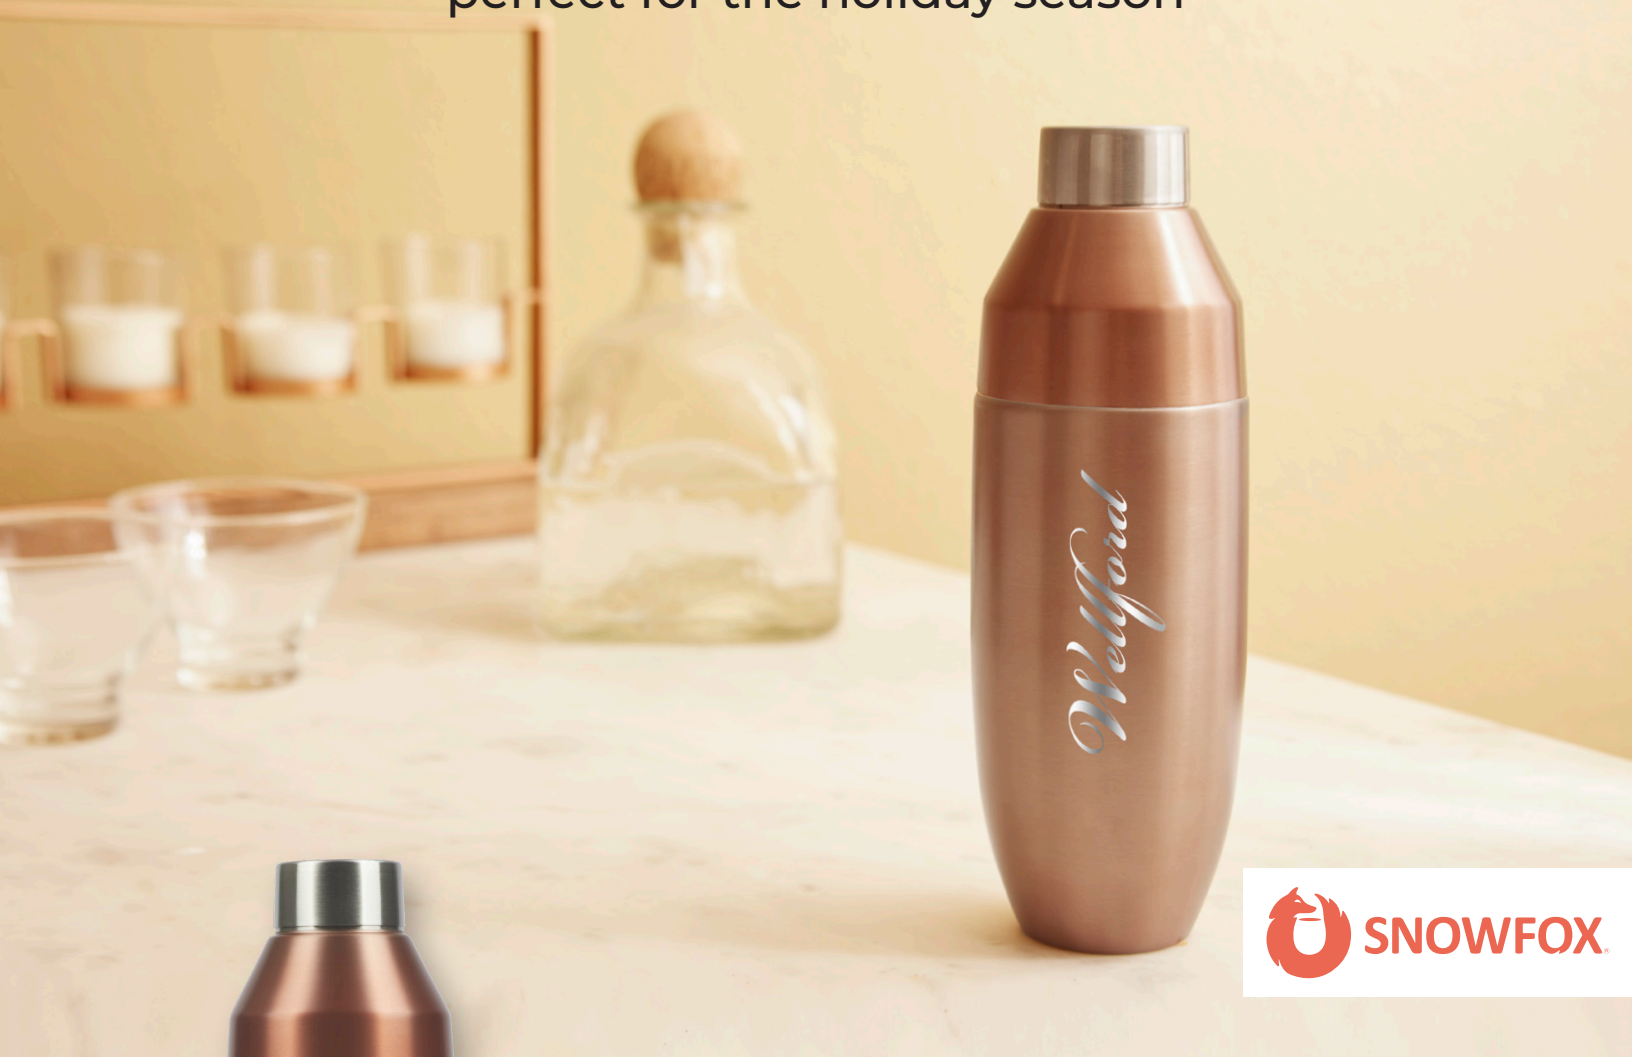

New Styles & Colors

perfect for the holiday season

NEW COLORS

CF3000 - SNOWFOX® 22 OZ. VACUUM INSULATED COCKTAIL SHAKER

As low as: **\$49.99^(c)**

Prices are subject to change. Please check current pricing before ordering.

**FORM
MEETS
FUNCTION**

**PREMIUM
INSULATION**

ICE STAYS ICE,
DRINKS STAY COLD

**CONDENSATION
FREE**

HANDS STAY WARM
AND DRY, PROTECTS
SURFACES FROM
DAMAGE

ELEGANT DESIGN

THIN RIMMED,
LIGHTWEIGHT AND
EASY TO HOLD