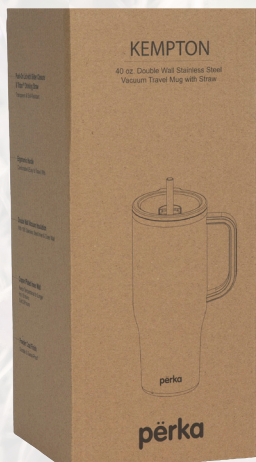

**KEMPTON**  
**40 OZ. DOUBLE WALL,**  
**STAINLESS STEEL**  
**TRAVEL MUG**  
**KM8416**

As low as:  
**\$19.99<sub>(c)</sub>**

**HOT/COLD**  
**PERFORMANCE**

Keeps Drinks Hot for 18 Hours  
 & Cold for 36 Hours