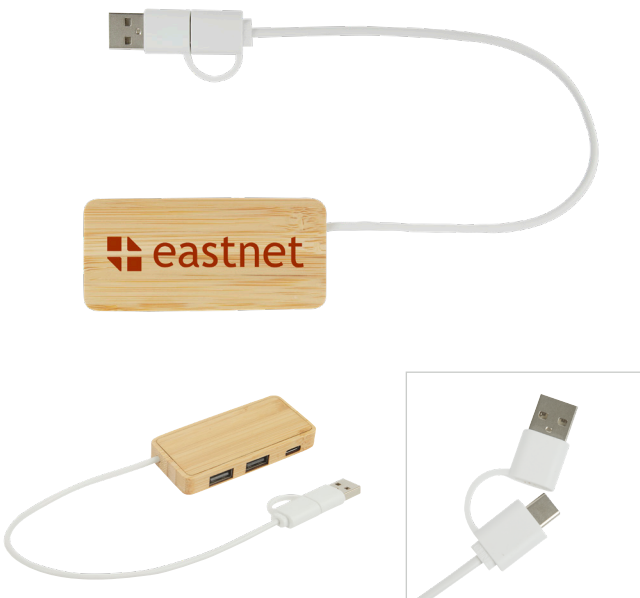

DOUGLAS

Bamboo Dual USB Hub

Combining the beauty of nature with modern technology.

GC1210 - Douglas Bamboo Dual USB Hub

As low as: **\$8.99**_(c) 

- Compact 3-Port USB Hub
- Body Made of Natural Bamboo
- Type A and Type C Connectors
- 1 Type C Port & 2 Type A Female Ports
- Charging & Data Transfer