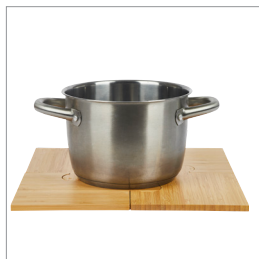

Flexible and Multi-functional Bamboo Serving Set

Perfect item for home, picnic, and outdoor events

eco Lifestyle

EH4368 GASTON BAMBOO ENTERTAINMENT BOARD

As low as: **\$39.99**_(c)

- Multi-Function Cheese & Serving Set
- Made with Natural Bamboo
- Swivel Top Stores Coasters on Top and Cheese Tools Underneath
- 3 Steel Cheese Tools with Bamboo Handles
- 4 Pieces Multi-Function Coasters/Trivets/Party Plates
- Recessed Party Plates can Hold a Stemmed Wine Glass
- Coasters Connect to Create one Large Trivet, Cutting or Serving Board