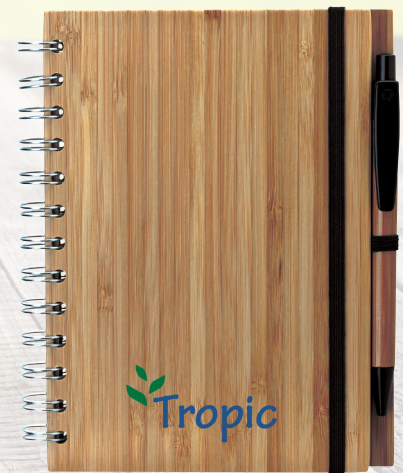

Eco-conscious items made from bamboo

The bamboo portion of these items is natural, replenishable and biodegradable

BT6100 KIVA

Ballpoint Pen

AS LOW AS

Nichole McLoone

Florida Regional Sales Manager

C: 727-270-0527 | E: nichole.mcloone@logomark.com

KP2433 ALBANY

Bamboo Notebook & Pen

AS LOW AS

Prices are subject to change, please check logomark.com for current pricing.