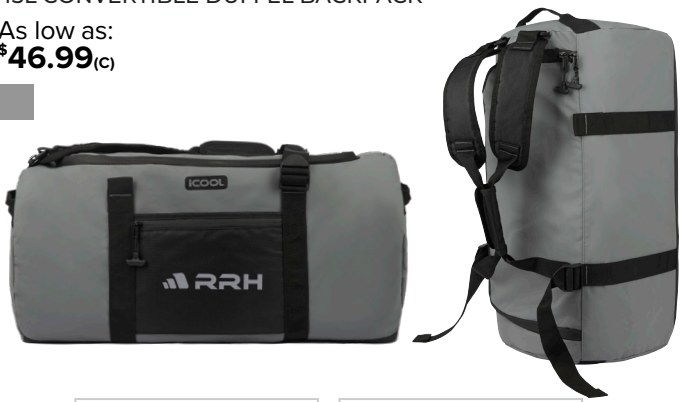

SUPPORTING
OUR VETERANS

KD5800
iCOOL® PINECREST
45L CONVERTIBLE DUFFEL BACKPACK

As low as:
\$46.99_(C)

GR4441
iCOOL® PINECREST
20-CAN COOLER

As low as:
\$45.99_(C)

GR4440
iCOOL® PINECREST
12-CAN COOLER

As low as:
\$32.99_(C)