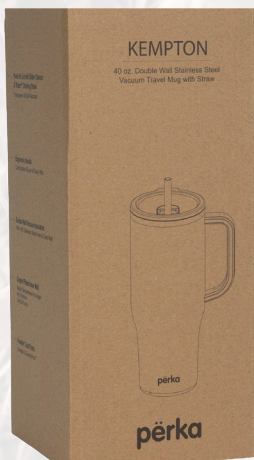

KEMPTON
40 OZ. DOUBLE WALL,
STAINLESS STEEL
TRAVEL MUG
KM8416

As low as:
\$19.99_(c)

HOT/COLD
PERFORMANCE

Keeps Drinks Hot for 18 Hours
 & Cold for 36 Hours

përka®

SHELTER TO SOLDIER

A portion of the sales is donated to Shelter to Soldier™, a non-profit organization that rescues dogs to train as service animals for veterans in need.