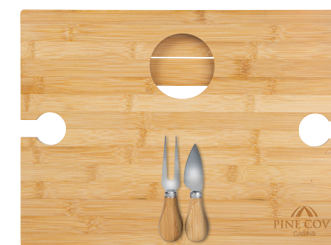

*Good Times,
Good Friends*

EH4360 MASIA
6-PIECE CHEESE SET
As low as: \$29.99 c

EH4358 NORMANDY
CHEESE/WINE CHARCUTERIE
SET
As low as: \$48.99 c

Holiday Cheer

*Eat
Drink &
Be Merry*

EH3800 EVERETT
BAMBOO WINE & CHEESE TABLE
As low as: \$32.99 c

EH4356 BON APPETIT
SLATE CHEESE SET
As low as: \$29.99 c