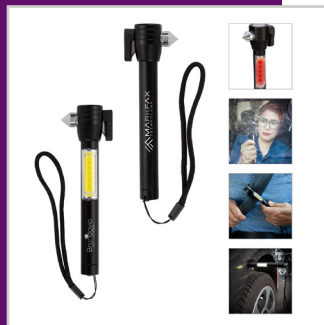

KB2305
MELBOURNE BACKPACK
as low as \$37.99(c)

KM8408
PERKA WINSTON 28 OZ.
DOUBLE WALL, STAINLESS
STEEL TRAVEL MUG
as low as \$18.99(c)

GM4000
CREEK 16 FT.
TAPE MEASURE
as low as \$6.99(c)

GL2018
GUARDIAN AUTO
EMERGENCY TOOL
as low as \$8.25(c)

GR5200
OPTIMUM-I TRUNK
ORGANIZER
as low as \$27.50(c)

Curated custom gifts for the Automotive Industry

GT5012
GLORY AUTO
EMERGENCY KIT
as low as \$84.99(c)

CG3000
IGLOO® PLAYMATE
PAL 7 QT / 9-CAN
HARD COOLER
as low as \$39.99(c)